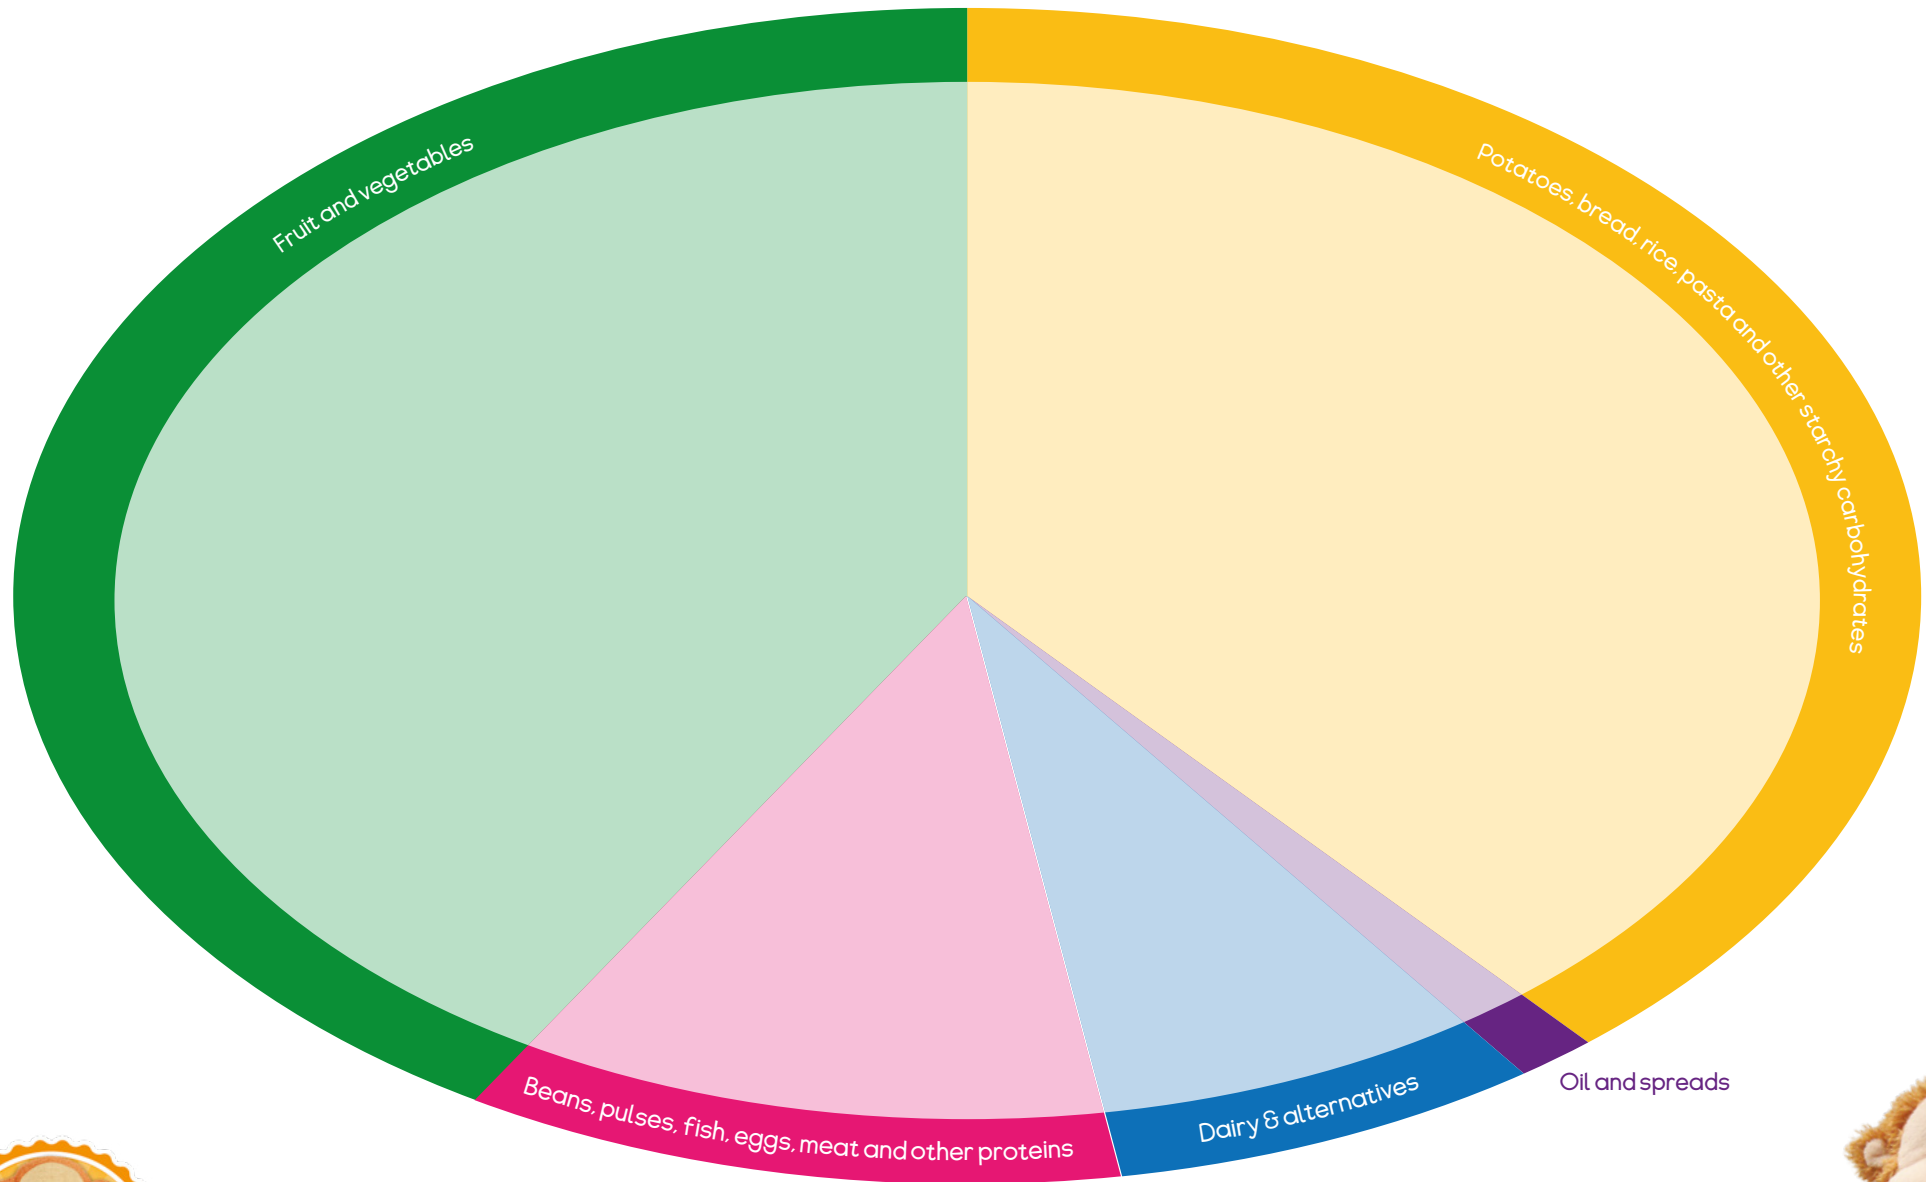

# Make your own Eatwell Plate

[www.monkeywellbeing.com](http://www.monkeywellbeing.com)

The Monkey character and Monkey brand designs are trademarks of AhHa Publications Limited.  
© Copyright AhHa Publications Limited 2022